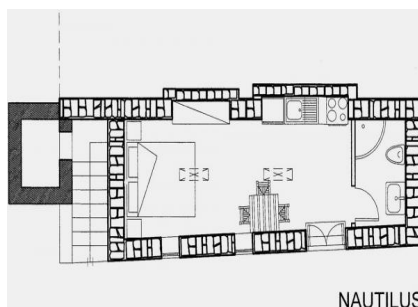

- Hair dryer

- Coffee machine

- Shower & WC

Room photos

NAUTILUS

Bright sun villas

3, Full description

Nautilus deluxe studio Nautilus deluxe studio is named after the marine mollusks, which are known for drawing water into and out of their living chamber using jet propulsion. This room with the vaulted ceiling used to be the water cistern of the mansion. The 30m² studio has got one room and can accommodate 2 people. It has a separate entrance and a courtyard.