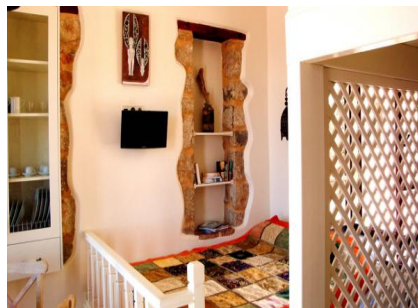

Room photos

PORPHYRA

Bright sun villas

2, Full description

Porphyra deluxe apartment The apartment's name (Porphyra) means Tyrian purple or Murex, namely either the natural dye or the sea snail from which it is produced. Porphyra is supposed to be the ancient name of Chalki island. This 50m2 apartment has got two rooms and can accommodate 2-4 people. It has a separate entrance and a 20m2 balcony with a panoramic view to the sea and the traditional village.